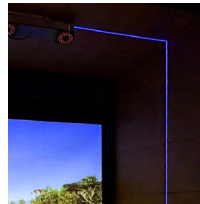

Upgrades

RGB LED Upgrade

+ $250.00